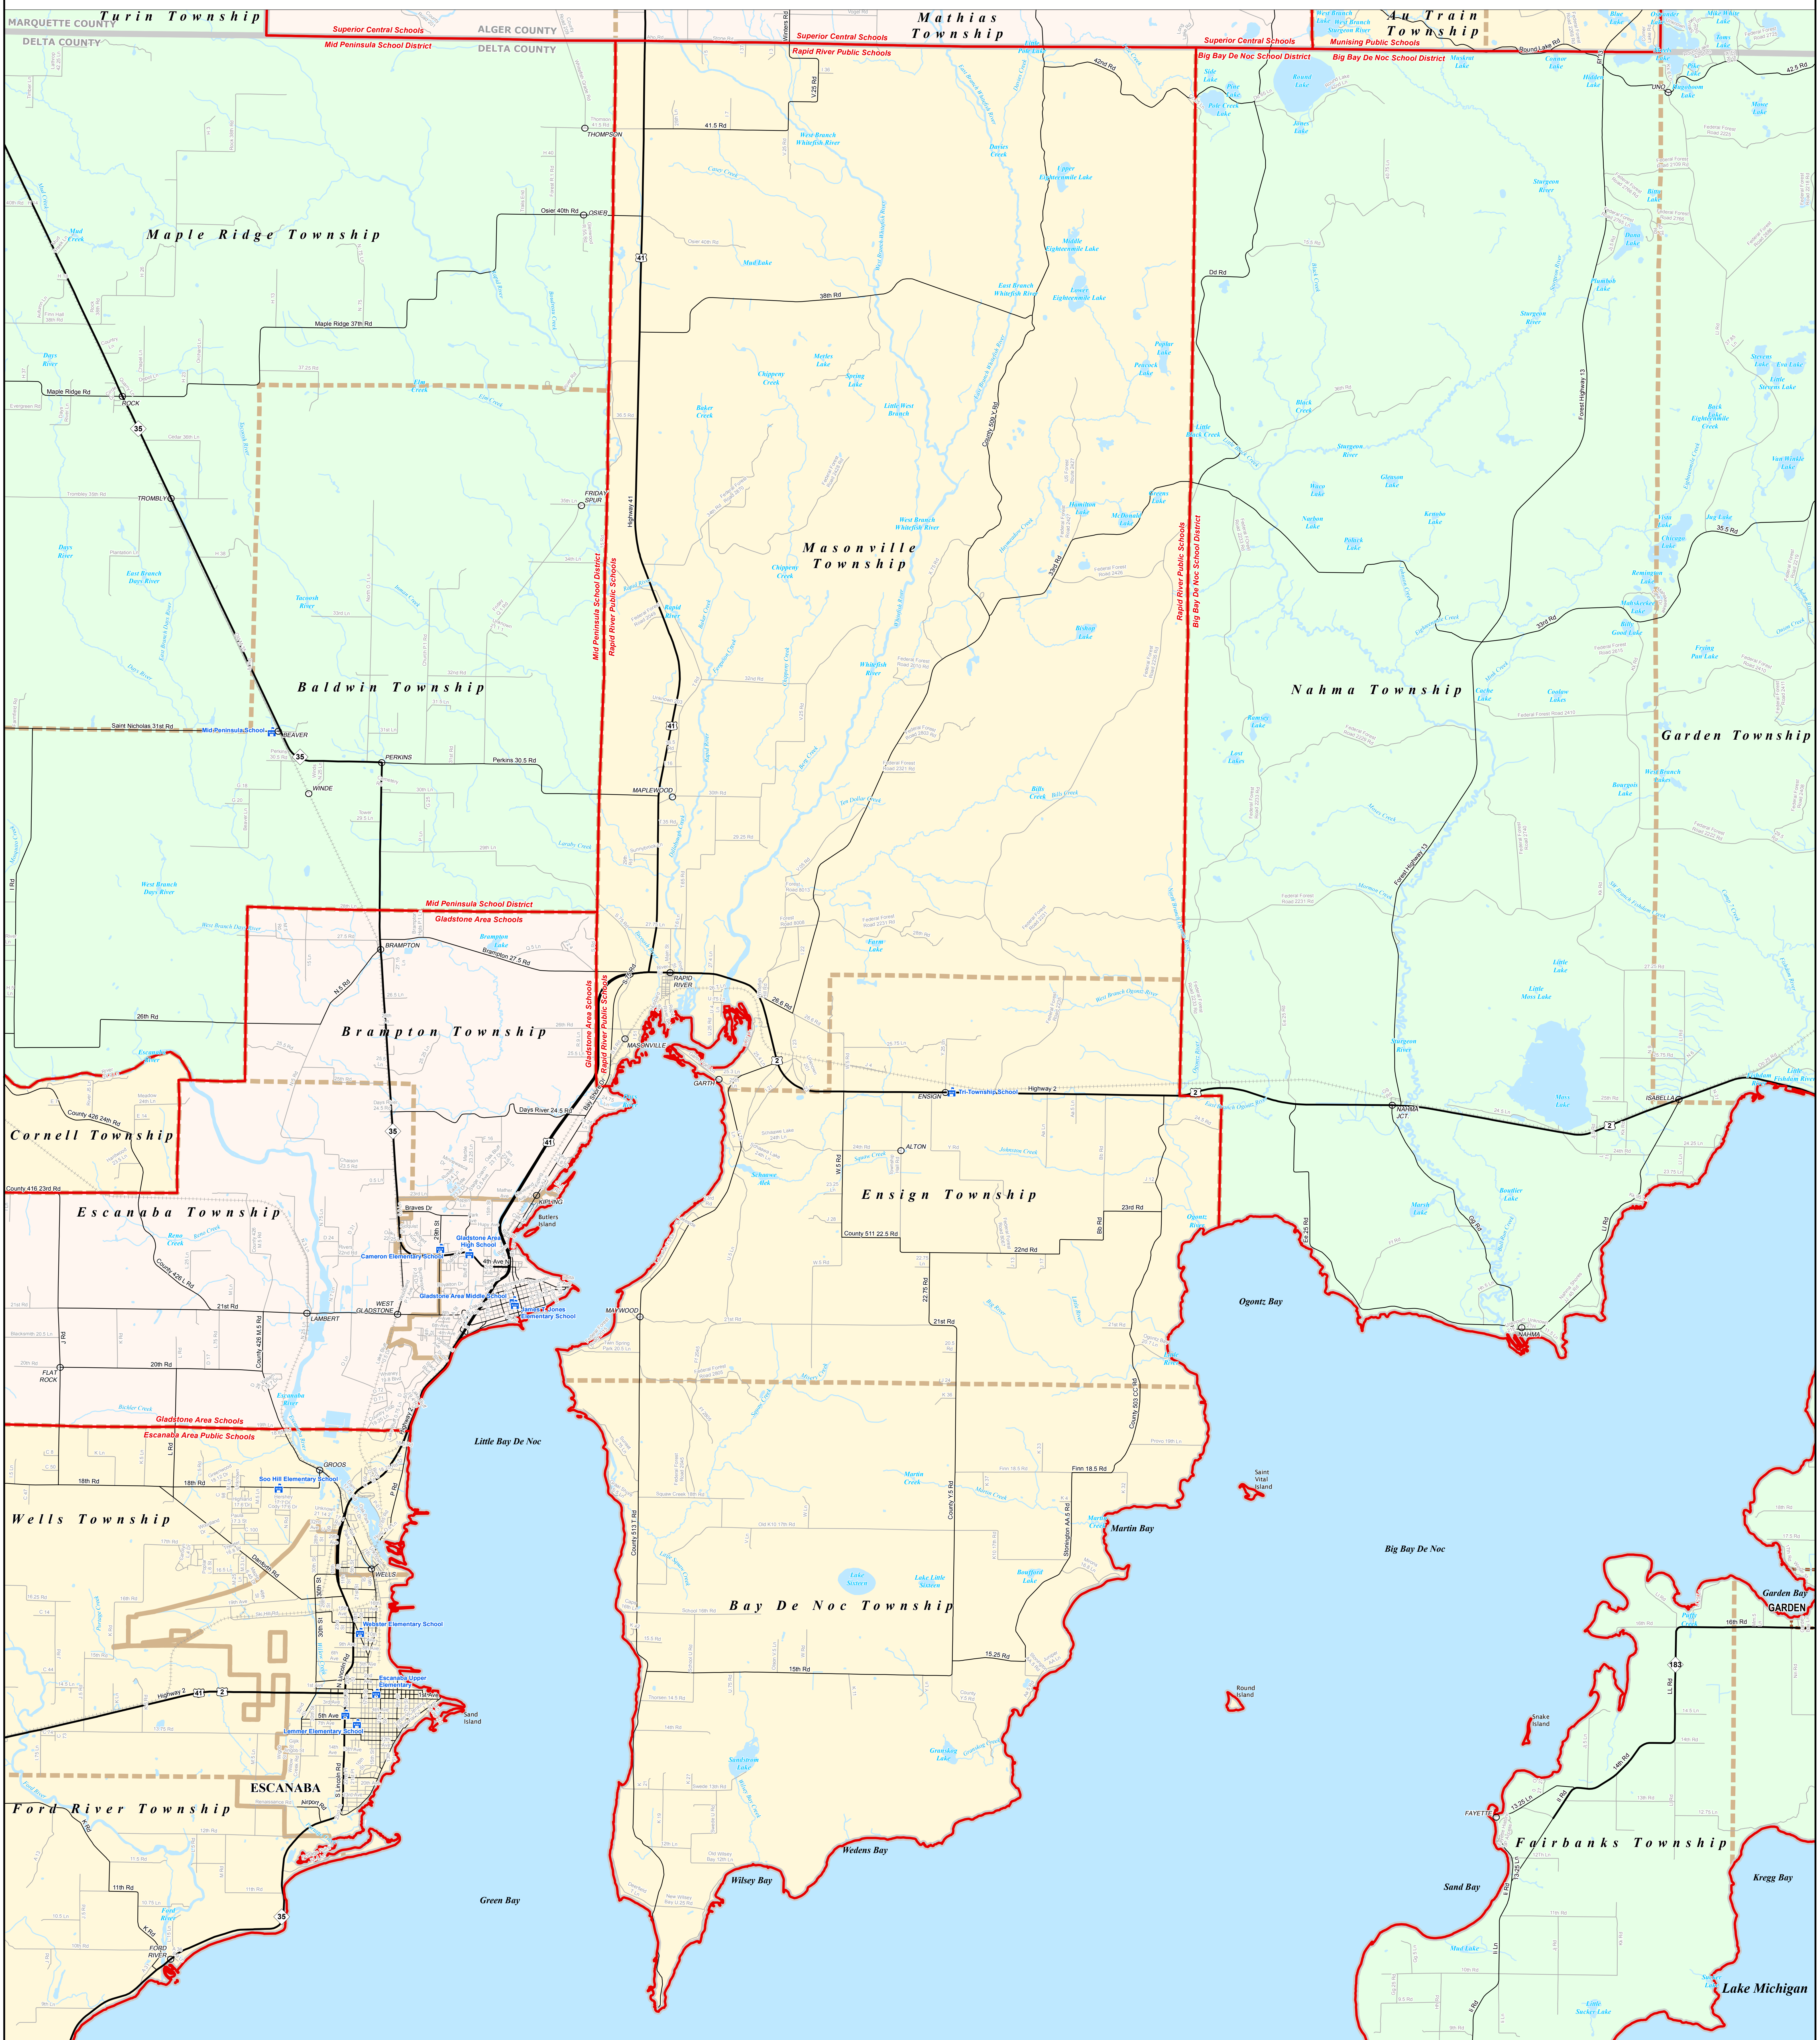

RAPID RIVER PUBLIC SCHOOLS

Delta-Schoolcraft ISD

0 0.250.5 1 Miles

*Note: Non K-12 School Districts identified with Asterisk (*) in Name

11/14/13

Legend	
School District	Unincorporated Place
County	School
City	Water Feature
Township	Freeway
Village	Highway
Census Designated Place	Primary Road
	Local Road
	Railroad
	River, Stream, or Drain

Source: Michigan Geographic Framework, v13a